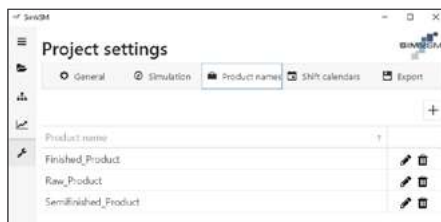

**Record, document, simulate and analyse value streams on a tablet PC.**

Create models by Drag&Drop

Library with all elements for modelling

Default Value Stream		
Alternative 1		
Alternative 2		
<b>New alternative</b>		

Create alternatives at the press of a button

You can set parameters and connect elements by clicking on a library element

Enter project settings:

- Products
- shift plans

Start the simulation out of the App and get the results automatically.