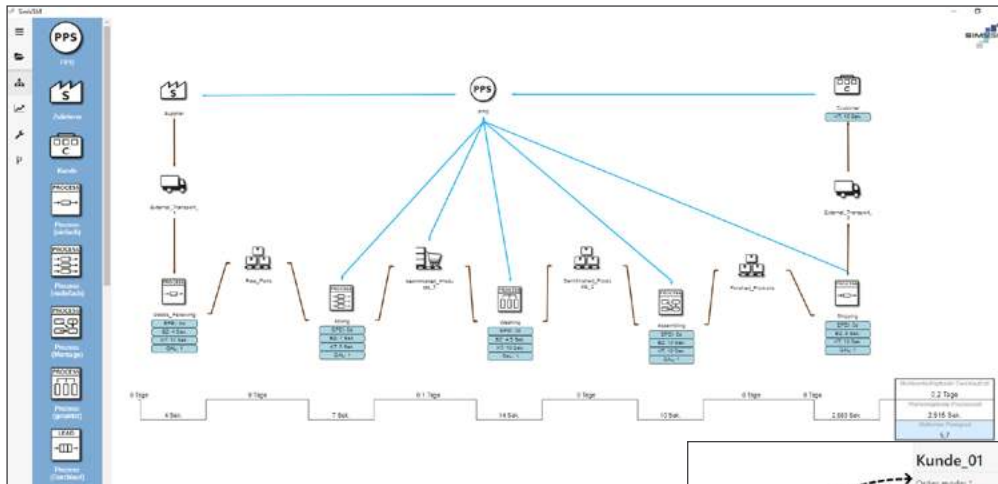

# SimVSM

## The App for value stream analysis & simulation Paperless, fast, simple

With **SimVSM** you can create value streams fast and simple with a tablet. Transfer your value stream model via WebService to your simulation server and receive the simulation results in a short time.

**Record, document, simulate and analyse value streams on a tablet PC.**

Create models by Drag&Drop

Library with all elements for modelling

Default Value Stream		
Alternative 1		
Alternative 2		
<b>New alternative</b>		

Create alternatives at the press of a button

You can set parameters and connect elements by clicking on a library element

Enter project settings:

- Products
- shift plans

Start the simulation out of the App and get the results automatically.