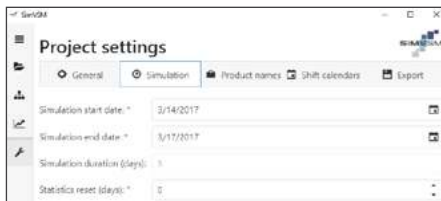

**Record, document, simulate and analyse value streams on a tablet PC.**

Create models by Drag&Drop

Library with all elements for modelling

Default Value Stream		
Alternative 1		
Alternative 2		
<b>New alternative</b>		

Create alternatives at the press of a button

You can set parameters and connect elements by clicking on a library element

Enter project settings:

- Products
- shift plans

Start the simulation out of the App and get the results automatically.