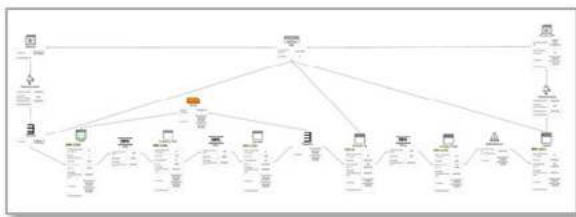

## The App for value stream analysis & simulation Paperless, fast, simple

With **SimVSM** you can create value streams fast and simple with a tablet. Transfer your value stream model via WebService to your simulation server and receive the simulation results in a short time.

**Record, document, simulate and analyse value streams on a tablet PC.**

Create models by Drag&Drop

Library with all elements for modelling

Default Value Stream		
Alternative 1		
Alternative 2		
<b>New alternative</b>		

In addition, there are no restrictions the number of projects and alternatives.

We would be pleased to convince you of the advantages of our unique app for your value stream analysis! Just contact us.